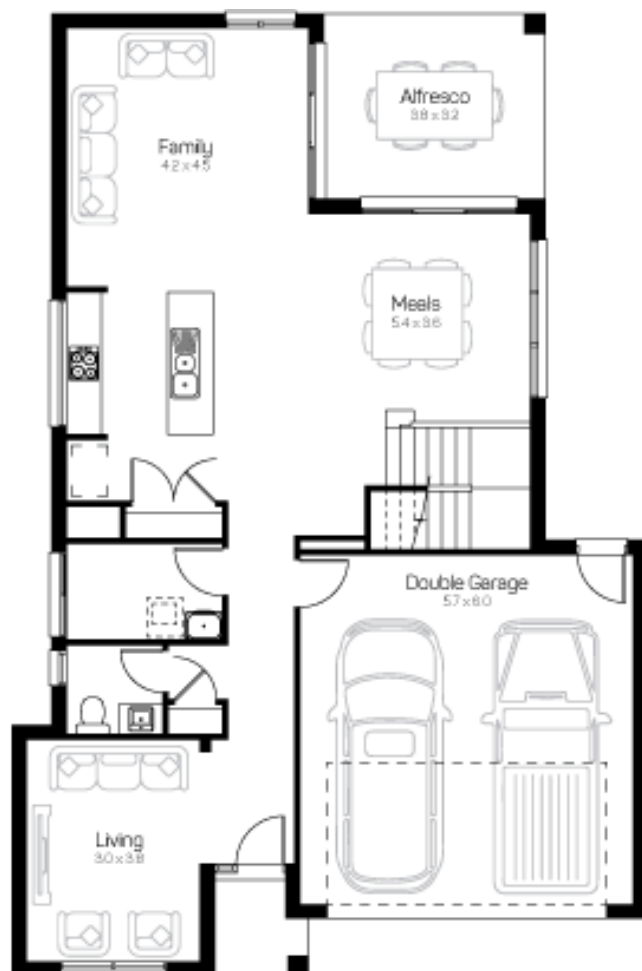

Hayfield.

HOUSE & LAND

Domainehomes

Domenic Pagano - DOMAINE
Mobile - 0428049768

From

\$498870*

Lot 518, New Road
Monterey 27

Block size: 315 M²

House size: 255 M²

DOMAINE HOMES by Clarendon

Turn Key DELUXE Inclusions PACKAGE
Our Monterey 27 Simply Amazing!!

- Floor covering options included
- Upgraded Façade Included
- DELUXE Inclusions
- Colourbond or Tiled Roof
- Alfresco Entertaining
- Floorplan Options
- Polytec 40mm Stone Benchtop
- 900mm European Designed Appliances
- Feature Front Door
- Council fees included
- *Fencing, Driveway, External Tiling & Letterbox plus more all Included*
- **LIFETIME STRUCTURAL WARRANTY**
- *Front Landscaping by DEVELOPER*